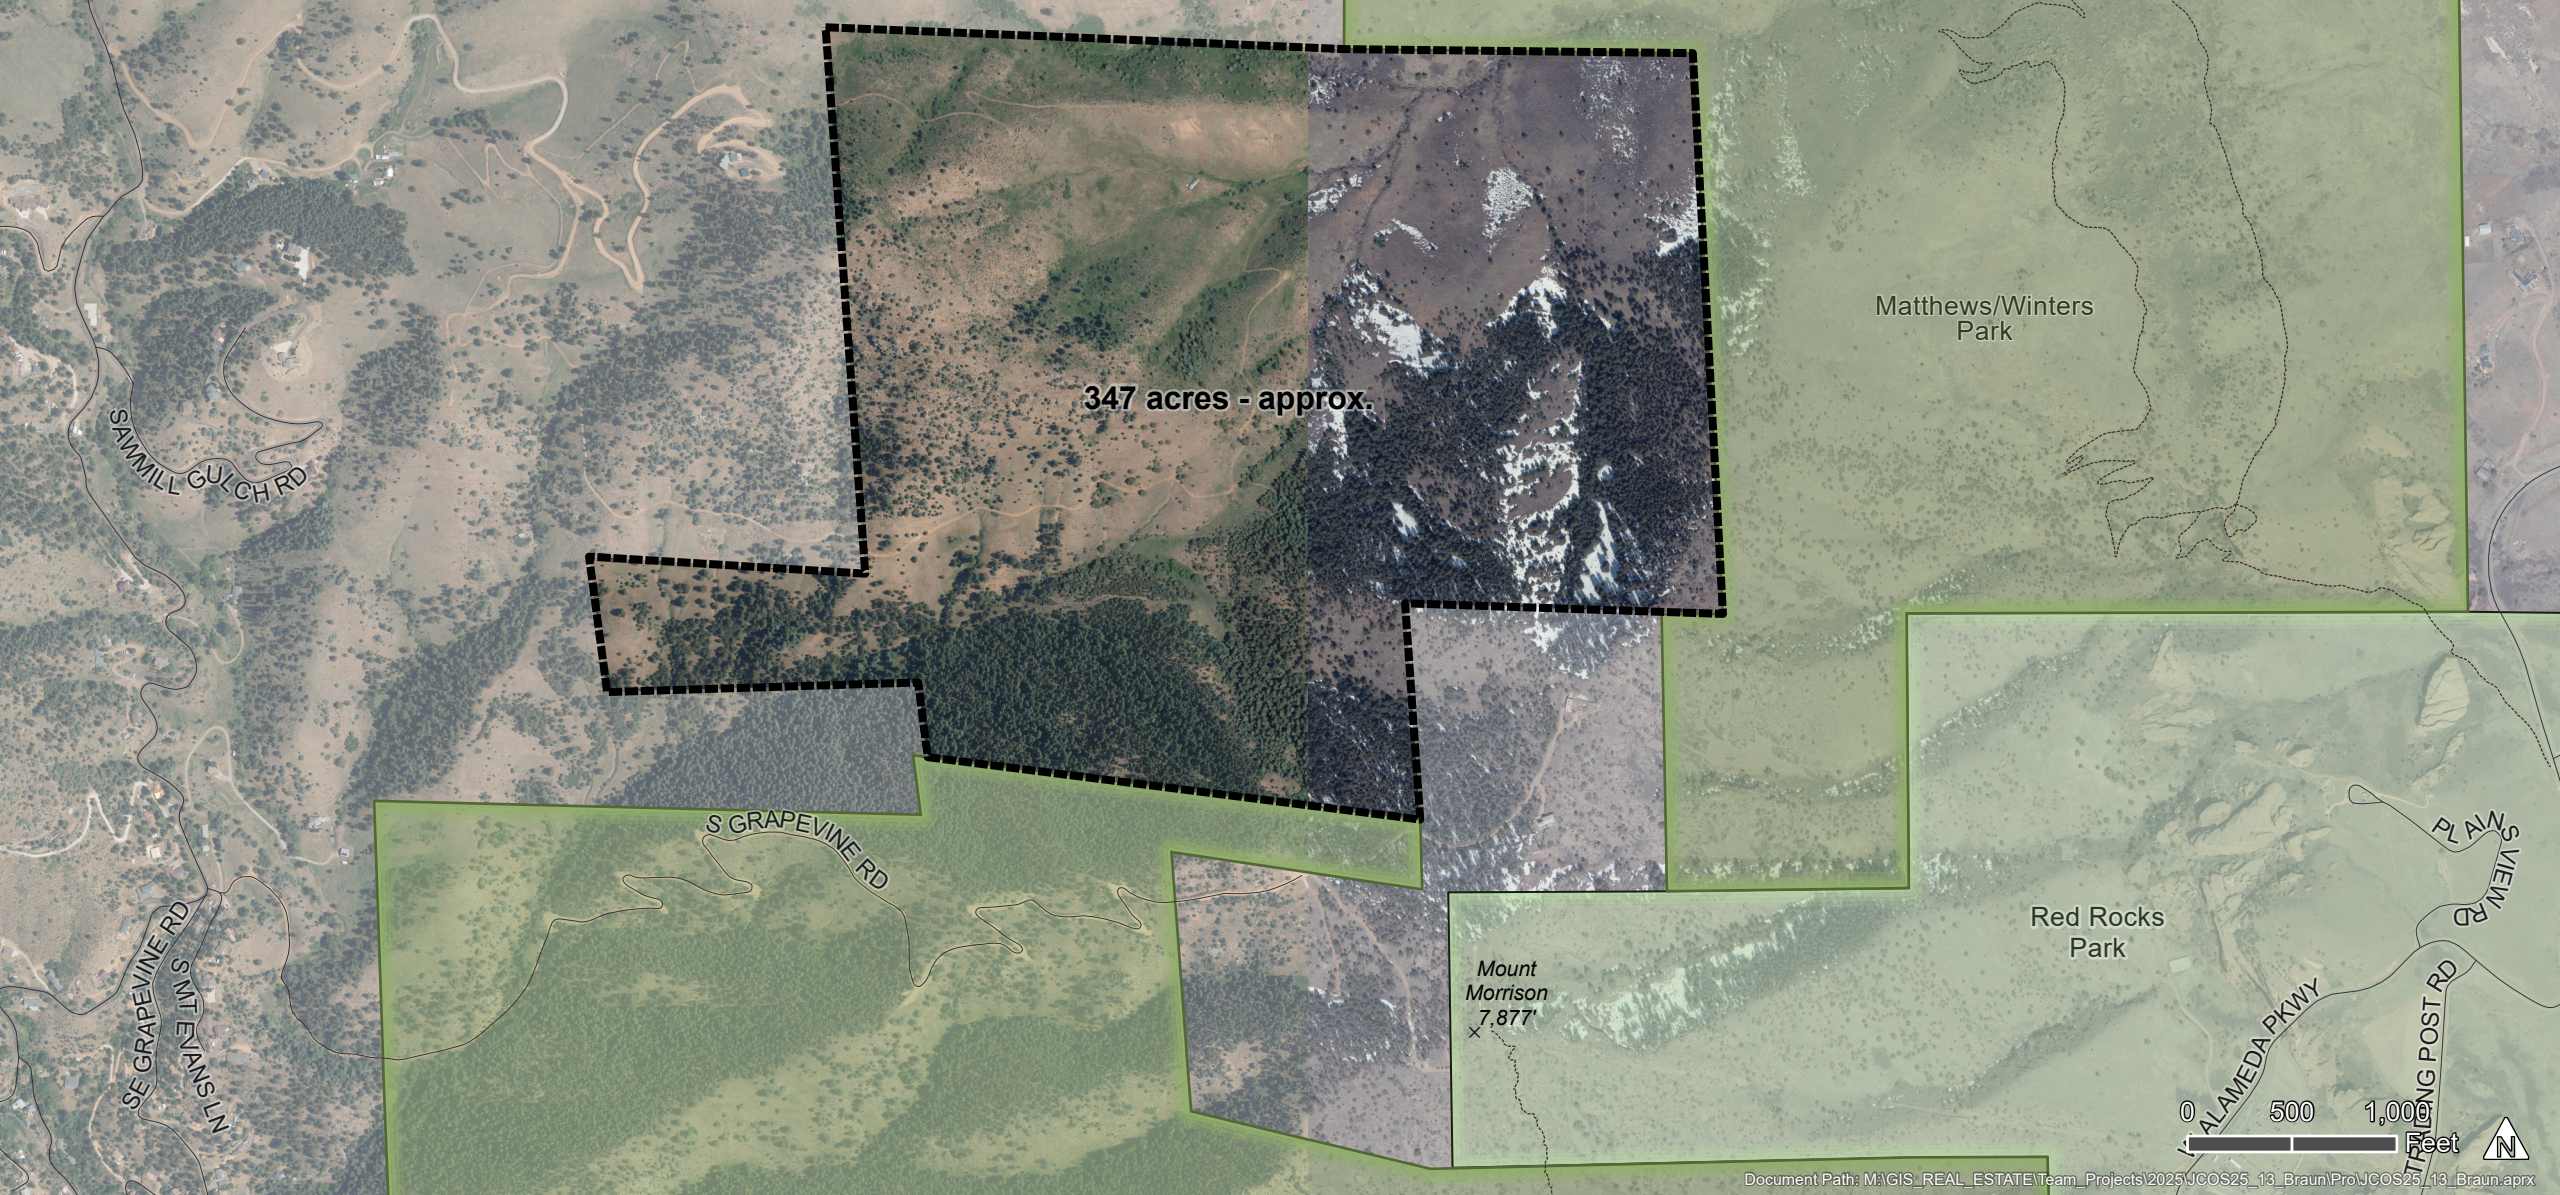

# Project Site

Mount Morrison  
7,877'

# Braun - JCOS25-13

## Mathews/Winters Park

Last Revised 12/19/2025

-  Project Site
-  Jeffco Parks & Open Space

-  Other Parks and Open Space
-  Trail

Document Path: M:\GIS\_REAL\_ESTATE\Team\_Projects\2025\JCOS25\_13\_Braun\Proj\JCOS25\_13\_Braun.aprx

# Braun - JCOS25-13

Matthews/Winters Park

Last Revised 12/19/2025

 Project Site

 Jeffco Parks & Open Space

 Trail