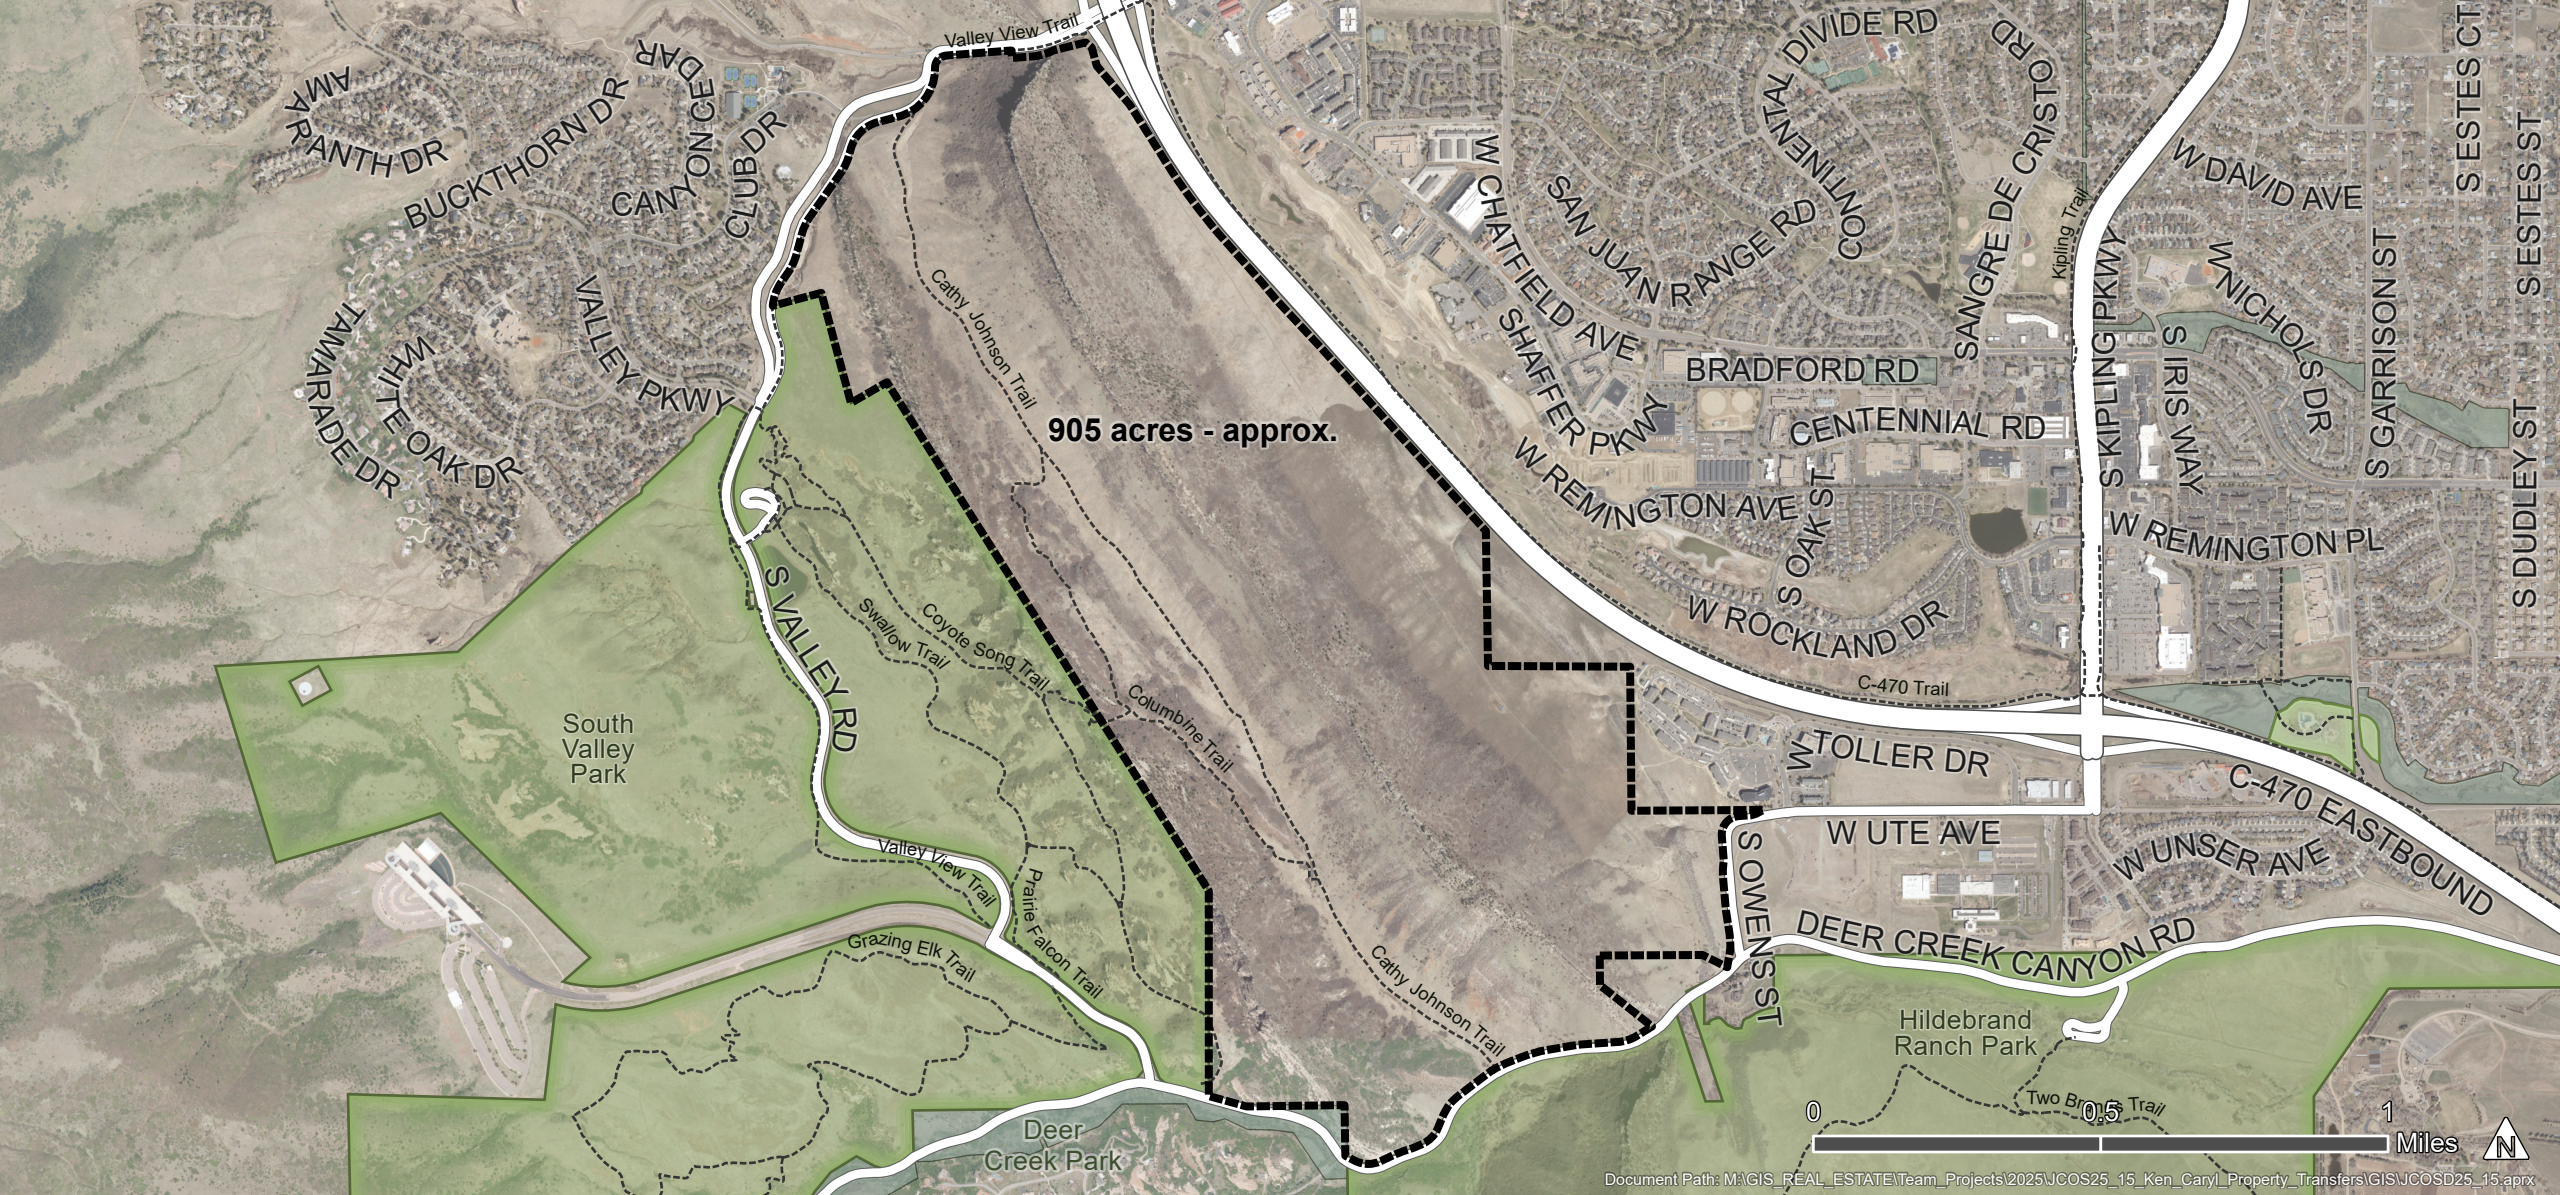

Ken-Caryl Ranch Metropolitan District – Property Transfers JCOSD25-15

Last Revised 12/19/2025

Project Sites

Jeffco Parks & Open Space (JCPOS)

JCPOS Owned in Fee Managed by Other

Other Parks and Open Space

W KEN CARYL AVE
12.025 acres - surveyed

Ken-Caryl Ranch Metropolitan District – Property Transfers JCOSD25-15

Community Center

Last Revised 12/19/2025

Project Site

JEFFERSON
COUNTY COLORADO
Parks & Open Space

Document Path: M:\GIS_REAL_ESTATE\Team_Projects\2025\JCOSD25_15_Ken_Caryl_Property_Transfers\GIS\JCOSD25_15.aprx

Ken-Caryl Ranch Metropolitan District – Property Transfers JCOSD25-15

South Hogback
Last Revised 12/19/2025

-  Project Site
-  Jeffco Parks & Open Space (JCPOS)
-  JCPOS Owned in Fee Managed by Other
-  Other Parks and Open Space